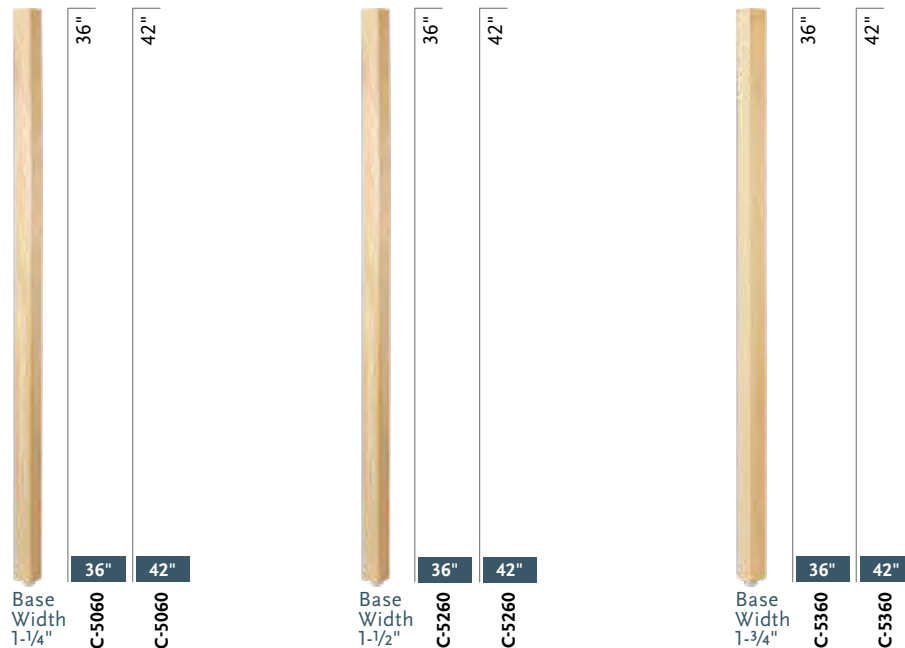

CRAFTSMAN SERIES

Square Top Balusters

Use with plowed handrail