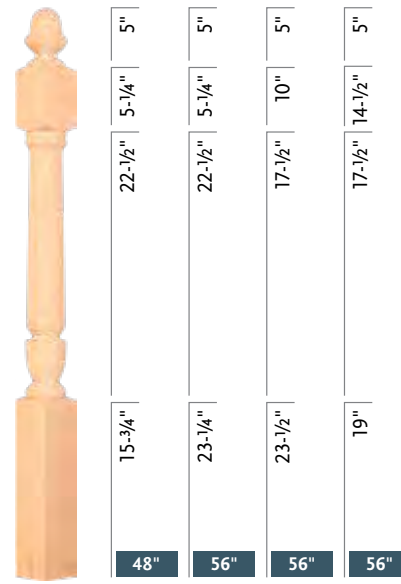

Post-to-post Newels

Base Width 3-1/2"
RO, POP,
HM, WO