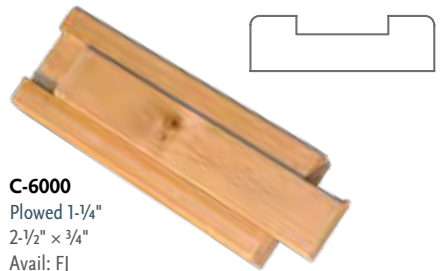

C-6000
Plowed 1-3/4"
2-1/2" x 3/4"
Avail: FJ