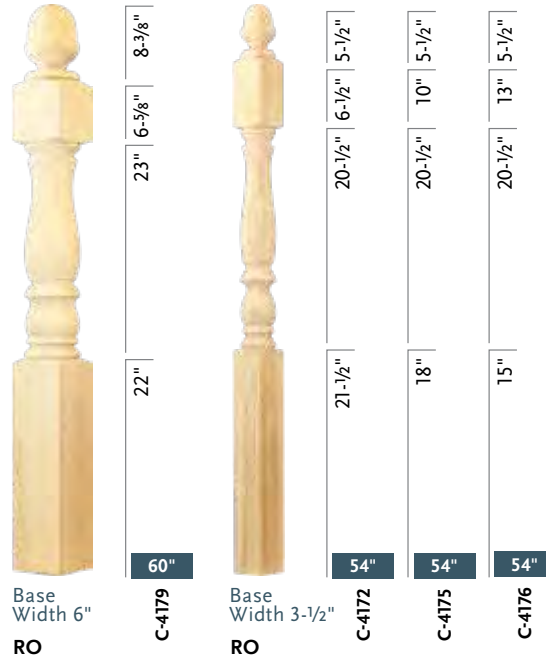

TURNED NEWELS

ART DECO SERIES

Over-The-Post Pintop Newels

Post-To-Post Newels

CLASSIC SERIES

Post-To-Post Newels

TURNED NEWELS

BRISTOL SERIES

Over-The-Post Pintop Newels

Post-To-Post Newels

C-4111

C-4179

C-4172

CHIPPENDALE SERIES

Over-The-Post Pintop Newels *Fluted*

C-4270