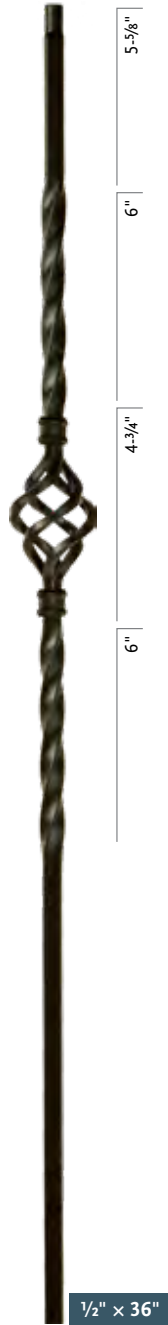

Use with 1/2" square shoes found on page 62

KNEE WALL SERIES

2650
KW-1TW44

Lite Iron
ORB, SAT

2651
KW-2TW44

Lite Iron
ORB, SAT

2652
KW-1BASK44

Lite Iron
ORB, SAT