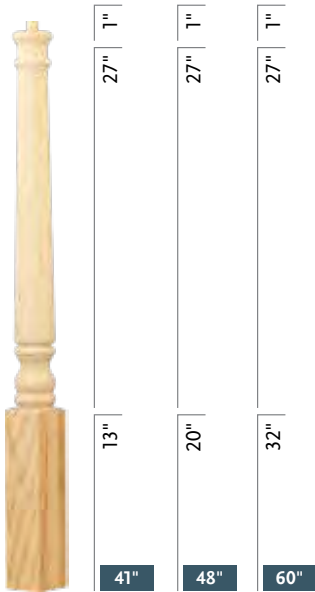

TURNED NEWELS

TRADITIONAL SERIES

Over-The-Post Pintop Newels

Base Width 3"
RO, BEE, POP, HM, WO

C-4010

C-4011

C-4015