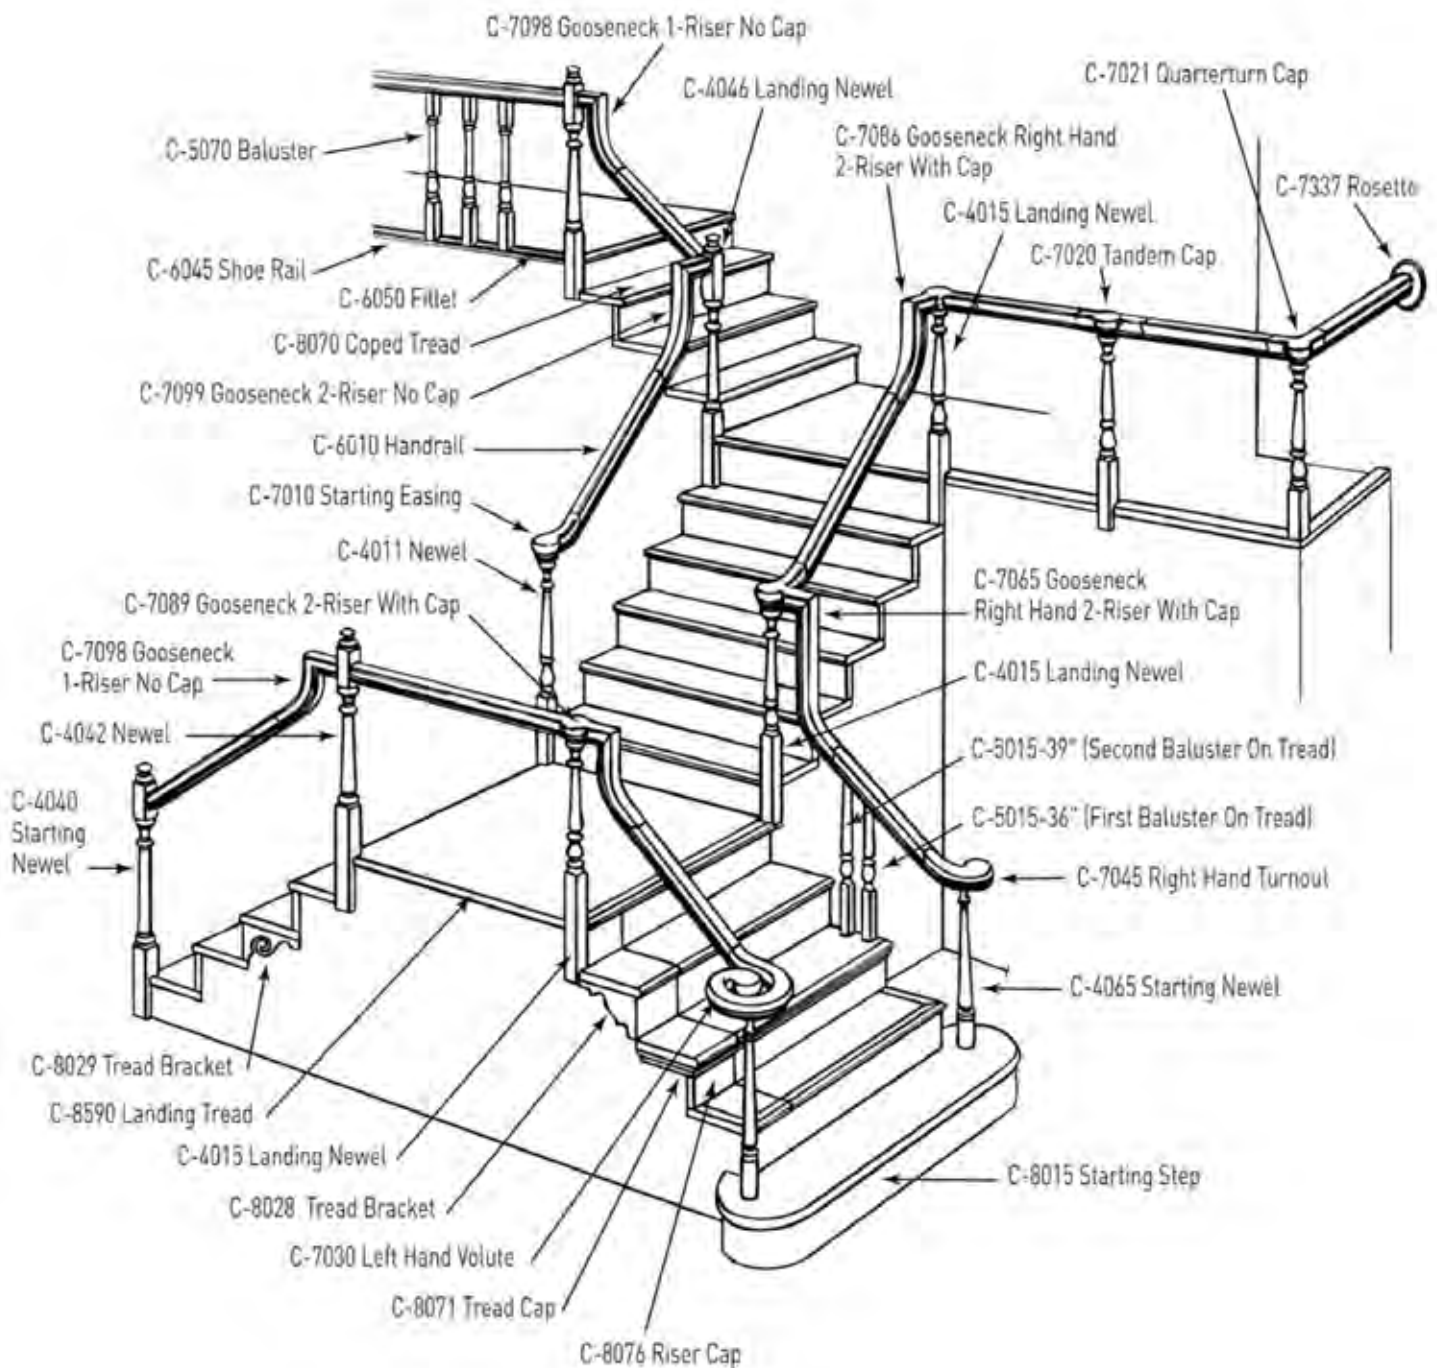

STAIR ANATOMY