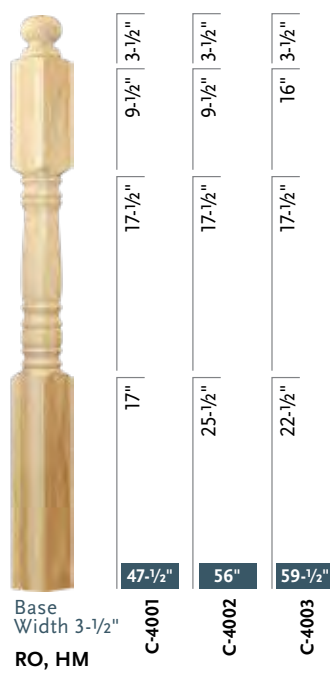

60" | C-4547

31-1/2" | 20-1/2" | 6-1/2" | 3"

61-1/2" | C-4548

20" | 17-1/2" | 6-1/2" | 4"

48" | C-4550BT

Base Width 3"
RO

26" | 17-1/2" | 6-1/2" | 4"

54" | C-4555BT

19-1/2" | 17-1/2" | 13" | 4"

54" | C-4556BT

C4550BT

TURNED NEWELS

HAMPTON SERIES

Over-The-Post Pintop Newels

Round Base

Post-To-Post Newels