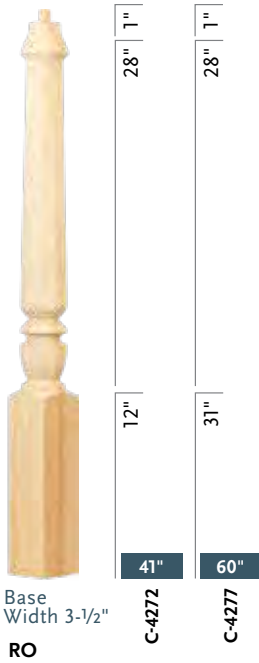

Post-To-Post Newels *Fluted*

C-4280

TURNED NEWELS

MARION SERIES

Over-The-Post Pintop Newels

Post-To-Post Newels

C-4272

C-4282