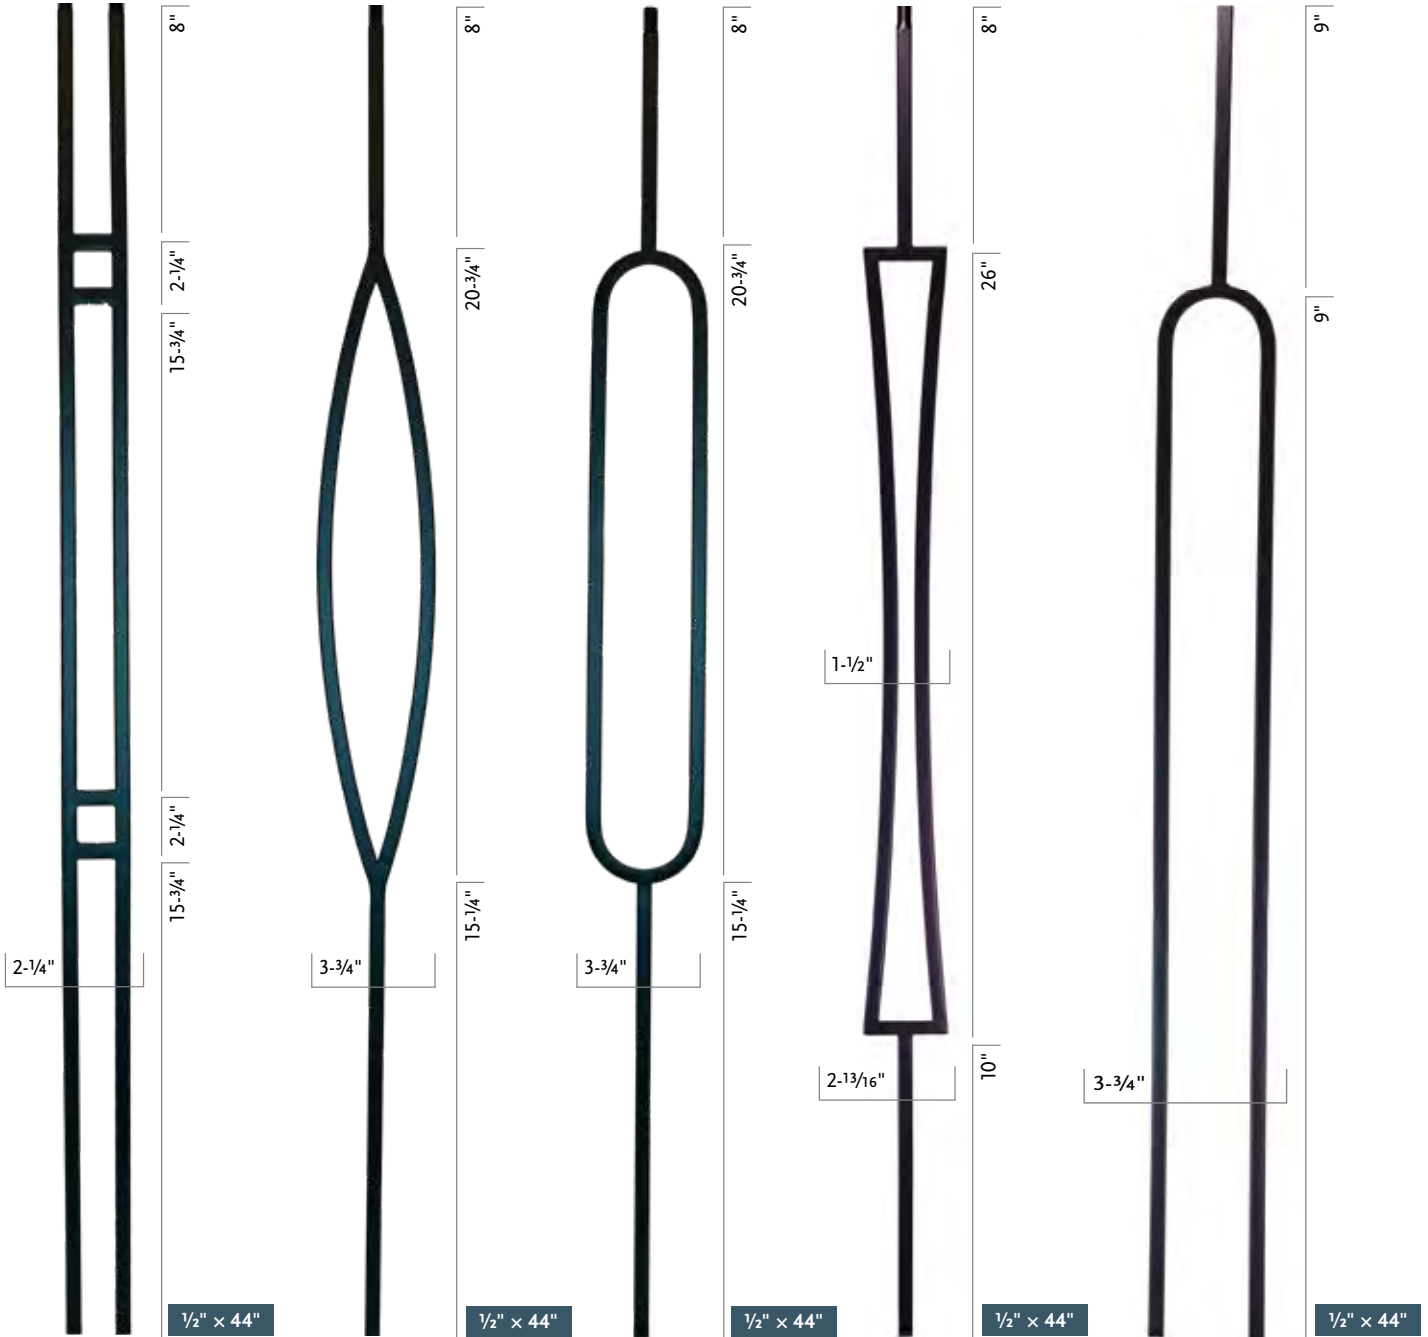

IRON BALUSTERS

Use with 1/2" square shoes found on page 62

LIBERTY SERIES

2673
M436

Lite Iron
AG, BLK, SAT

2677
M432

Lite Iron
AG, BLK, SAT

2674
M437

Lite Iron
AG, BLK, SAT

2678
M434

Lite Iron
AG, BLK, SAT

2675
M440

Lite Iron
AG, BLK, SAT