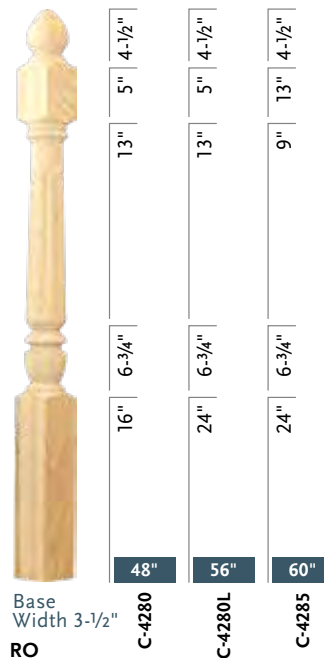

Post-To-Post Newels *Fluted*

C-4280