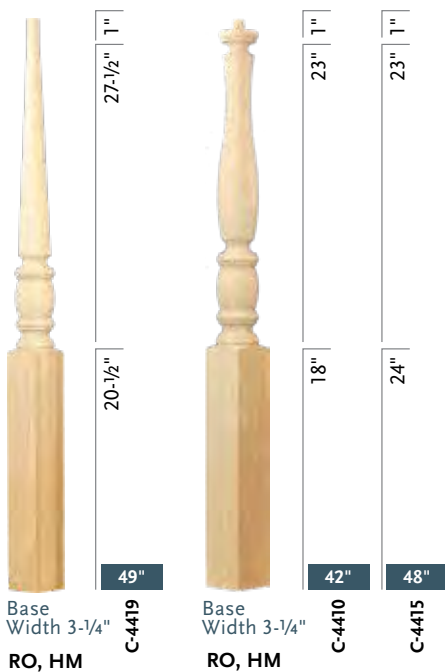

RICHMOND SERIES

Over-The-Post Pintop Newels