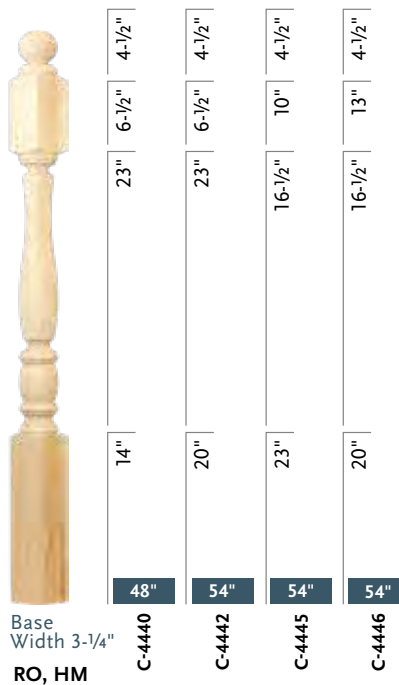

Post-To-Post Newels