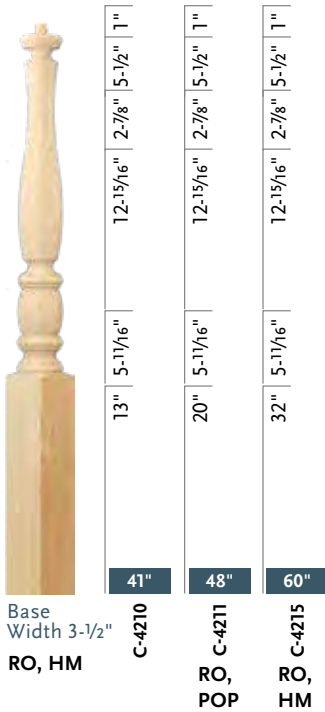

19-1/2" | 17-1/2" | 13" | 4"

54" | C-4556BT

C4550BT

TURNED NEWELS

HAMPTON SERIES

Over-The-Post Pintop Newels

Round Base

Post-To-Post Newels