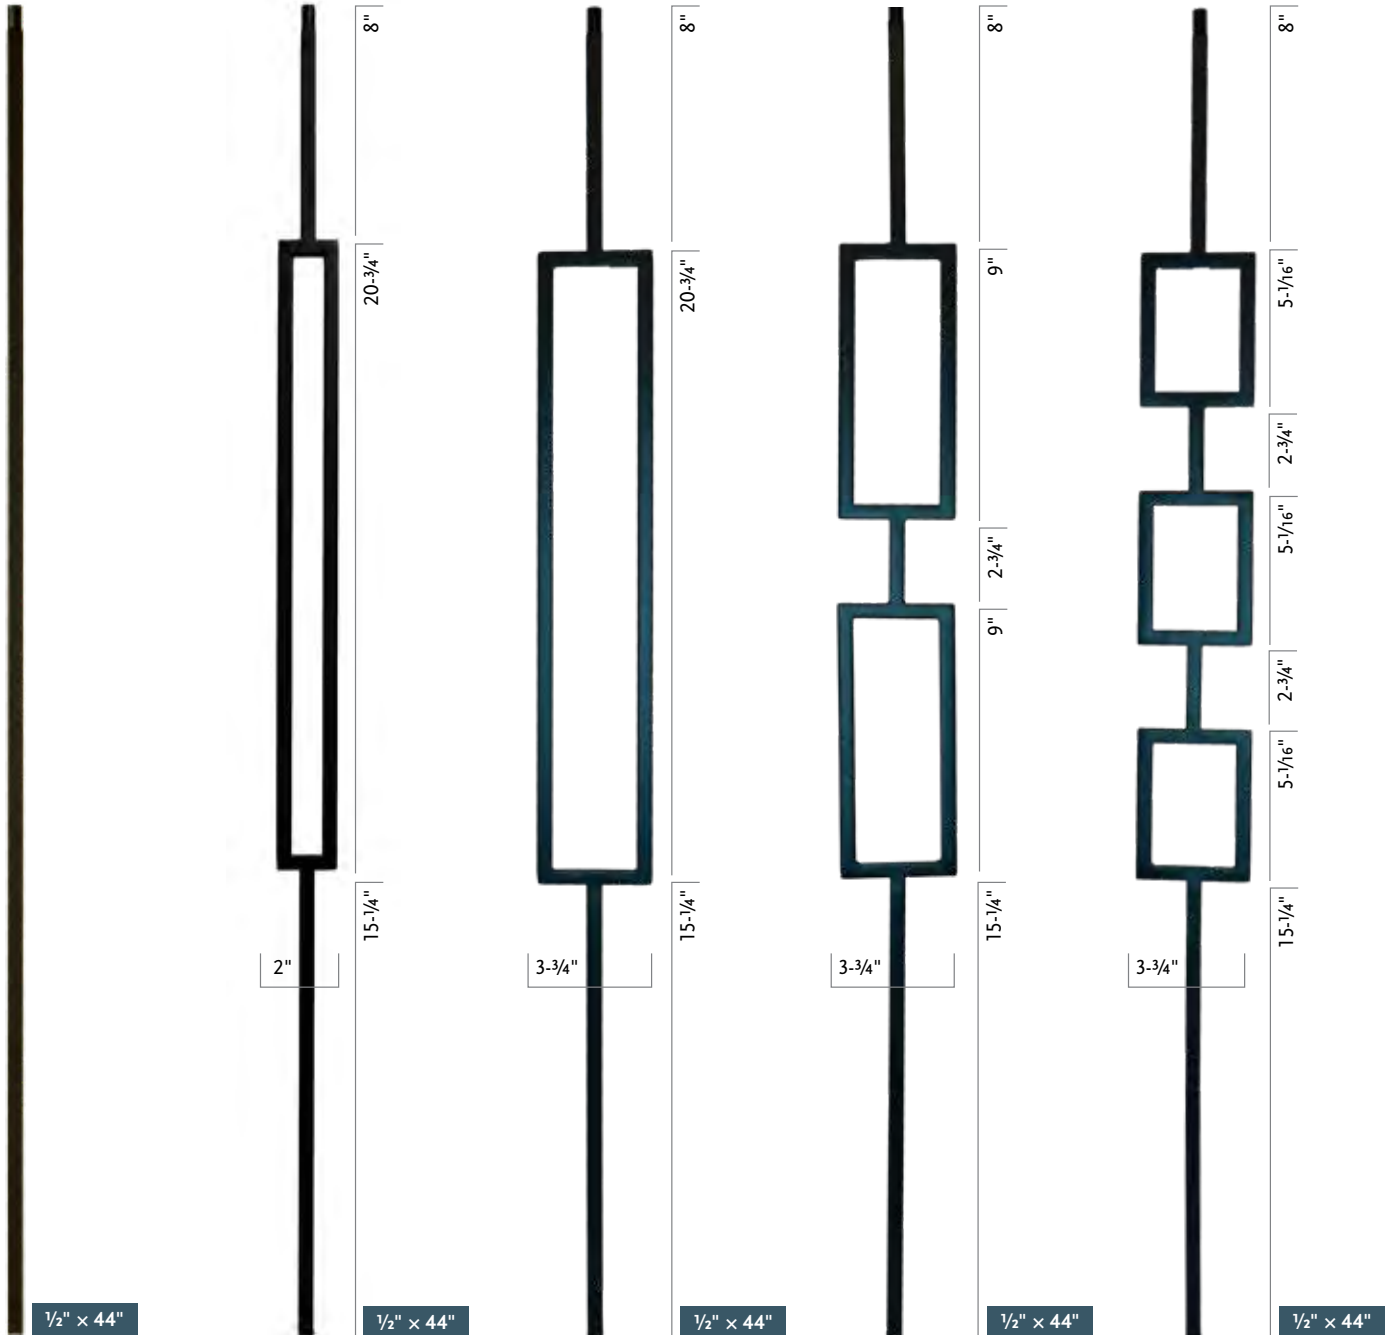

IRON BALUSTERS

Use with 1/2" square shoes found on page 62

LIBERTY SERIES

2555
PLA

2683
M433

2670
M435

2671
M438

2672
M439

Solid Iron
ABZ, BLK, ORB, ORC, SAT

Lite Iron
ABZ, AG, BLK, ORB, PC,
ORC, SAT

Lite Iron
AG, BLK, SAT

Lite Iron
AG, BLK, SAT

Lite Iron
AG, BLK, SAT

Lite Iron
AG, BLK, SAT