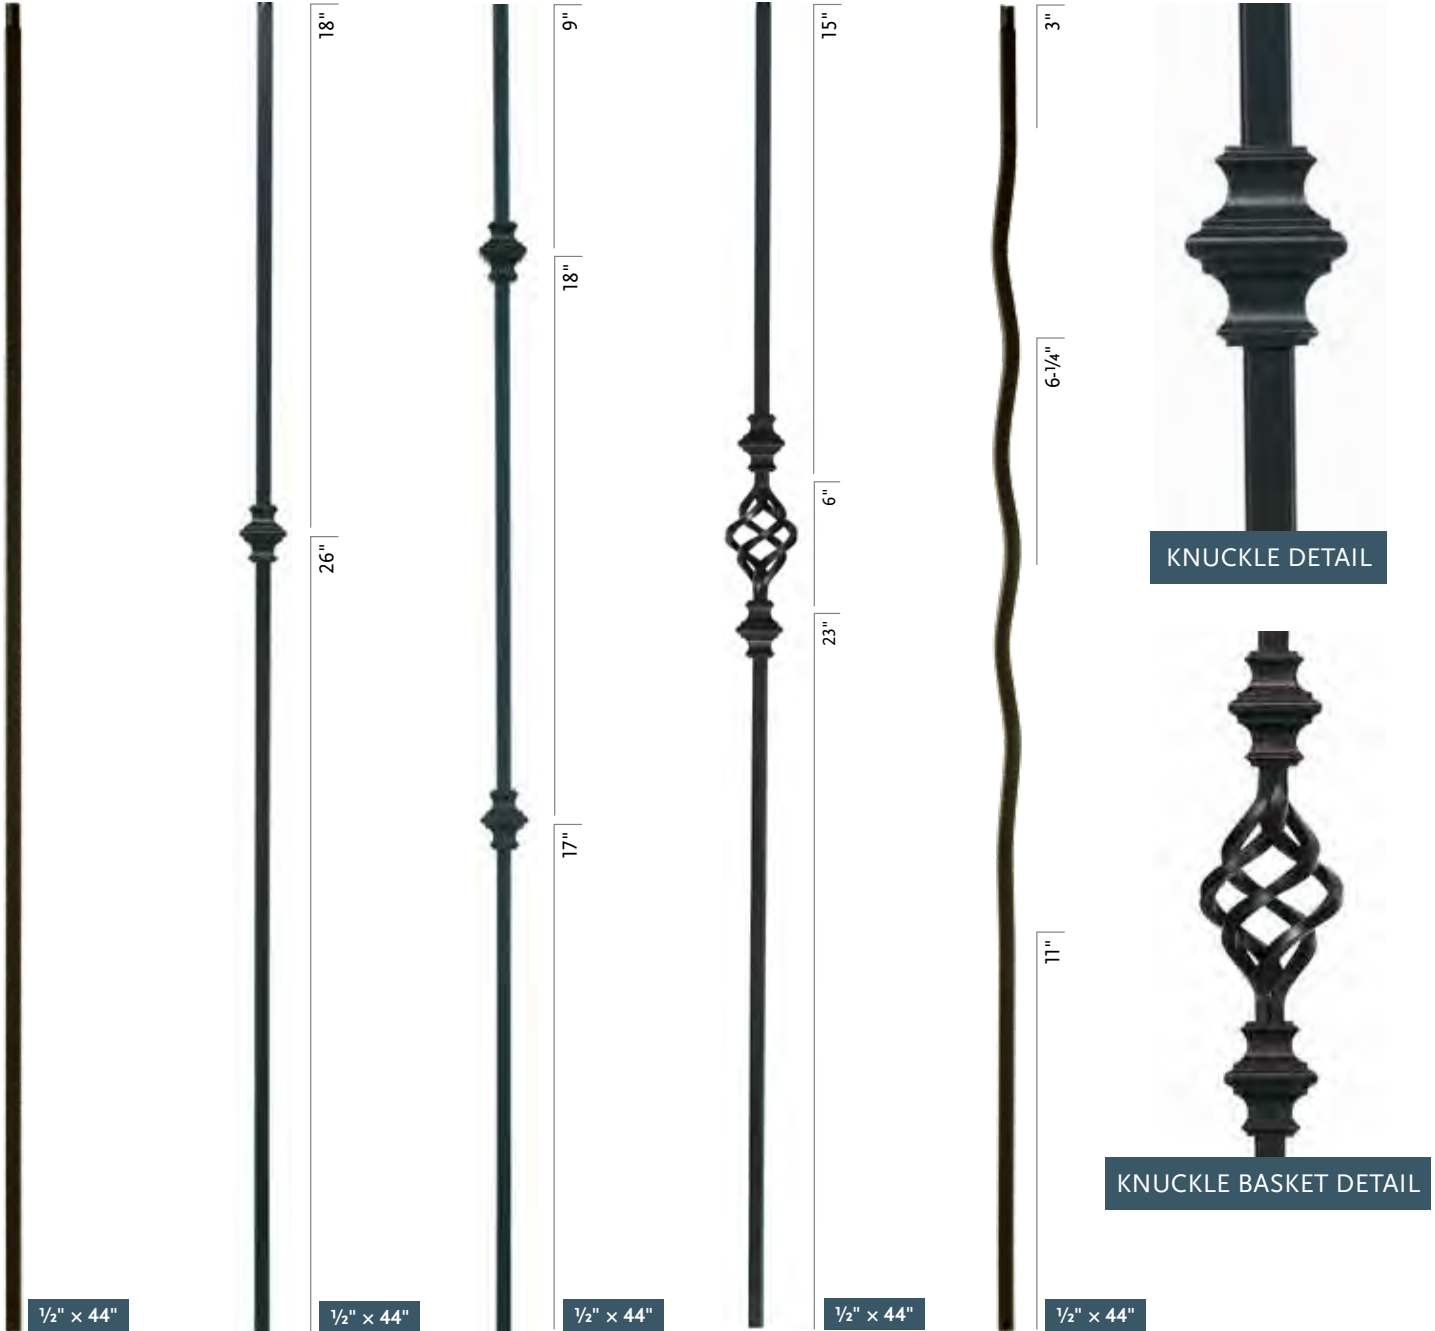

IRON BALUSTERS

Use with 1/2" square shoes found on page 62

VERSATILE SERIES

2555
PLA44

Solid Iron
ABZ, BLK, ORB, ORC, SAT
Lite Iron
ABZ, BLK, ORB, ORC, PC,
SAT, AG, PC

2556
1KNUC44

Solid Iron
ABZ, BLK, ORB, ORC, SAT
Lite Iron
ABZ, BLK, ORB, ORC, PC,
SAT, AG, PC

2557
2KNUC44

Solid Iron
ABZ, BLK, ORB, ORC, SAT
Lite Iron
ABZ, BLK, ORB, ORC, PC,
SAT, AG, PC

2558
2KNUC1BASK44

Lite Iron
ABZ, BLK, ORB, ORC, SAT

2968
WAVE44

Lite Iron
ABZ, BLK, ORB, ORC, SAT