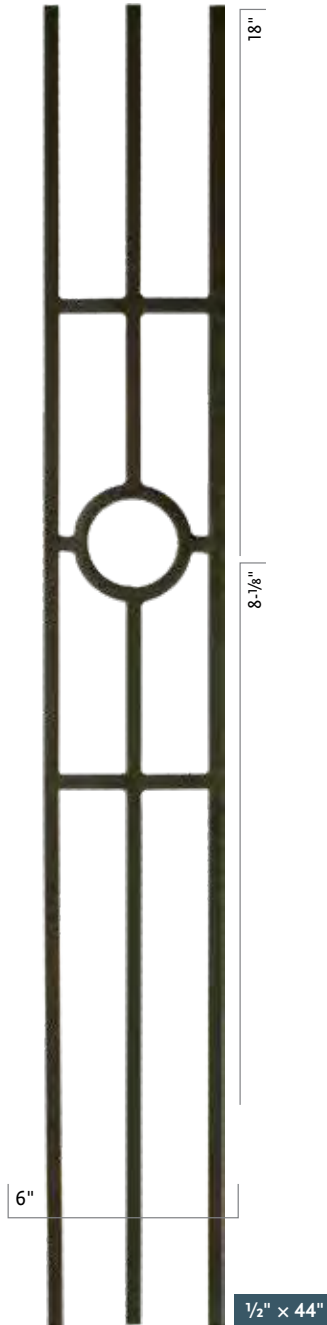

2933
M41144

SOLID IRON
BLK

LITE IRON
BLK, SAT, AG