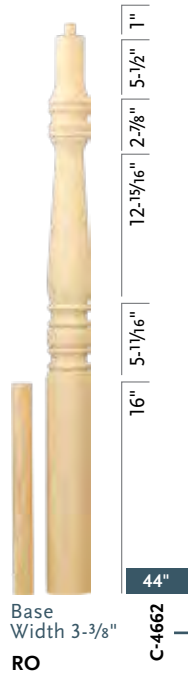

C-4039

TURNED NEWELS

TRADITIONAL SERIES

Post-To-Post Newels

16-7/8" | 23-1/4" | 5" | 2-3/8"

47-1/2" | C-4040

Base Width 3"
RO, BEE, POP, HM, WO

22-7/8" | 23-1/4" | 5" | 2-3/8"

Base Width 3"
RO, POP

24" | 20-1/2" | 6-1/2" | 3"

54" | C-4542

25-1/2" | 15-1/2" | 10" | 3"

54" | C-4545

22-1/2" | 15-1/2" | 13" | 3"

54" | C-4546

26-1/2" | 15-1/2" | 15" | 3"

60" | C-4547

31-1/2" | 20-1/2" | 6-1/2" | 3"

61-1/2" | C-4548

20" | 17-1/2" | 6-1/2" | 4"

48" | C-4550BT

Base Width 3"
RO

26" | 17-1/2" | 6-1/2" | 4"

54" | C-4555BT

19-1/2" | 17-1/2" | 13" | 4"

54" | C-4556BT

C4550BT

TURNED NEWELS

HAMPTON SERIES

Over-The-Post Pintop Newels

Round Base

Post-To-Post Newels