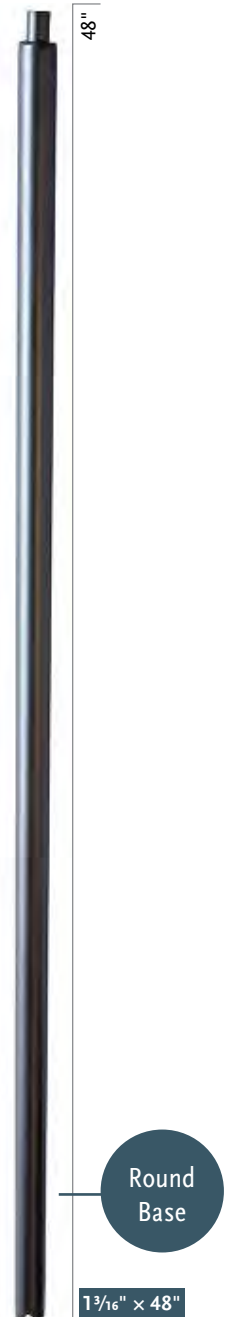

2456
PLA-RD48

Lite Iron
SAT,SS