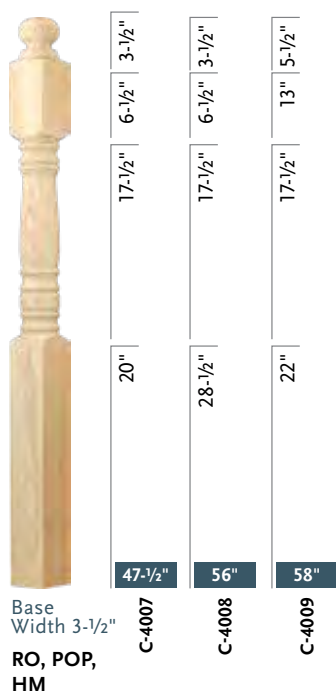

19-1/2" | 17-1/2" | 13" | 4"

54" | C-4556BT

C4550BT

TURNED NEWELS

HAMPTON SERIES

Over-The-Post Pintop Newels

Round Base

Post-To-Post Newels