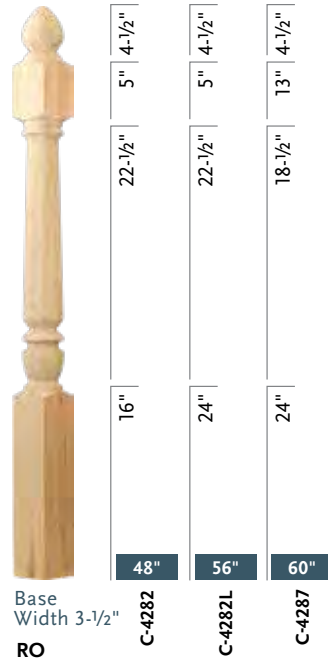

Post-To-Post Newels *Fluted*

C-4280

TURNED NEWELS

MARION SERIES

Over-The-Post Pintop Newels

Post-To-Post Newels

C-4272

C-4282