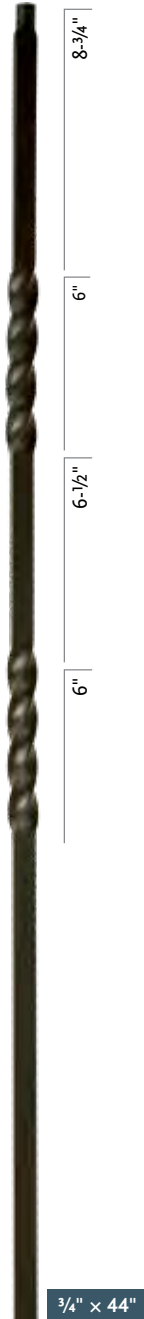

2851
MEGA-2TW

Lite Iron
ABZ, BLK, ORB, ORC, SAT