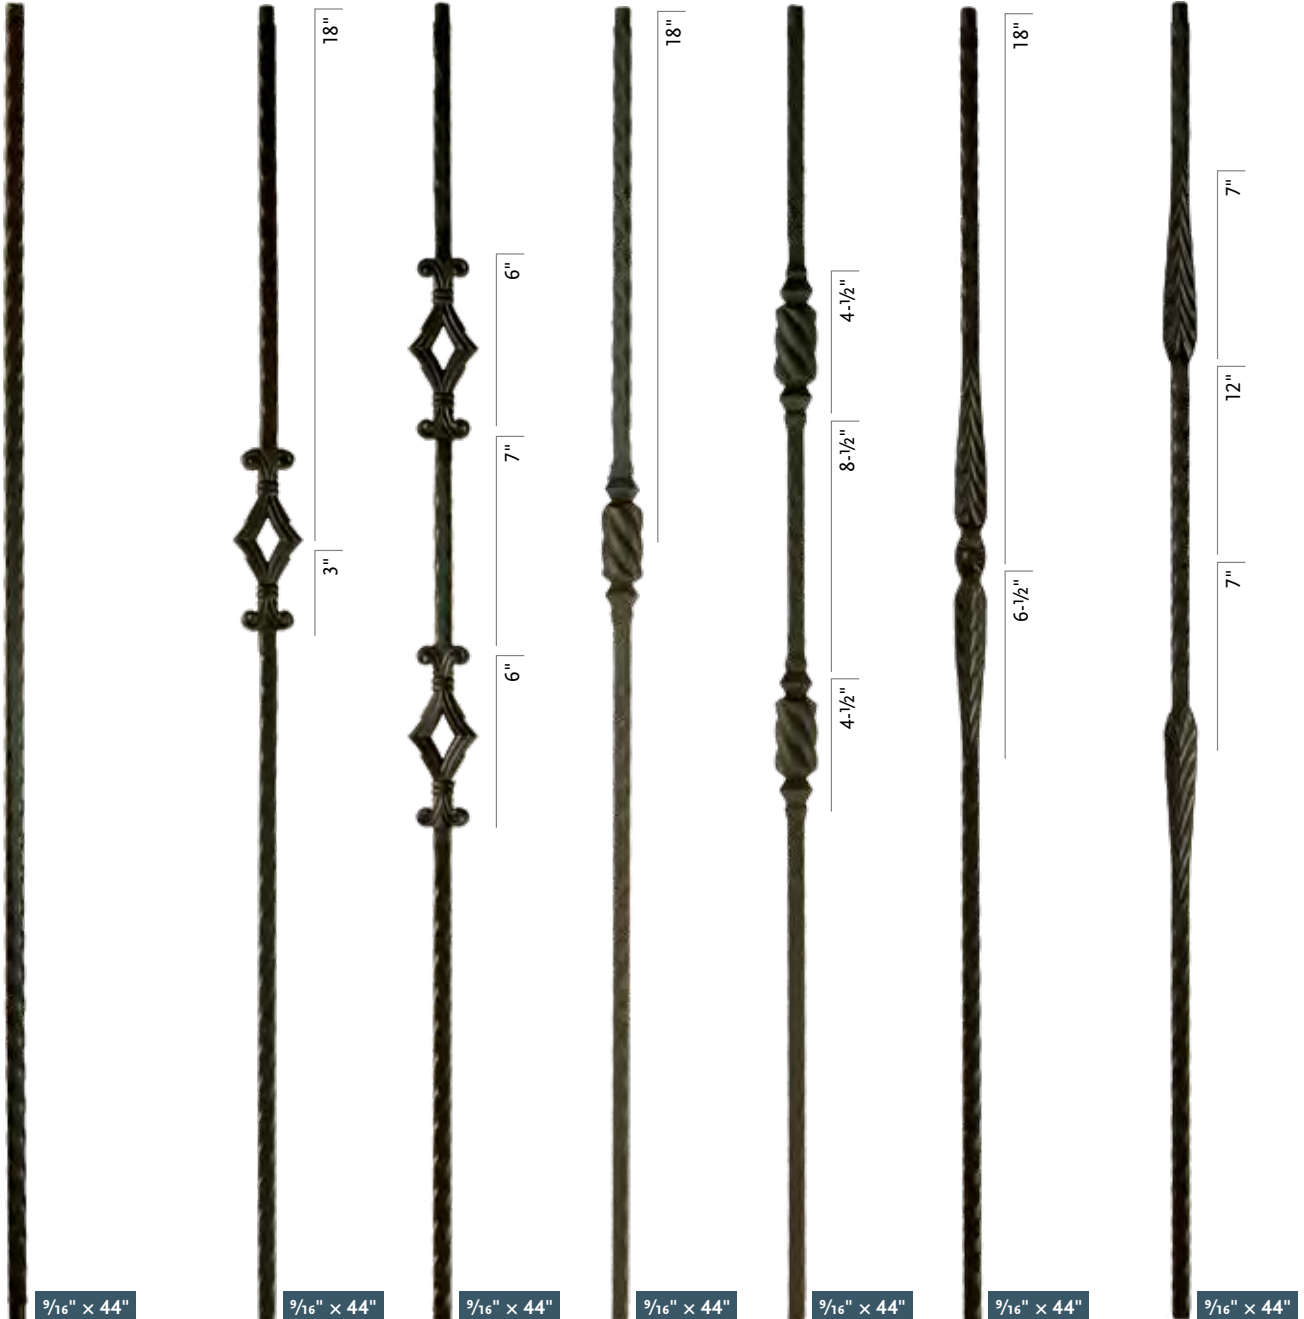

Lite Iron
ABZ, BLK, ORB, ORC, SAT

BASKET DETAIL

TWIST DETAIL

IRON BALUSTERS

Use with 9/16" square shoes found on page 62

MEDITERRANEAN SERIES

EDGE HAMMERED

2995
M9044